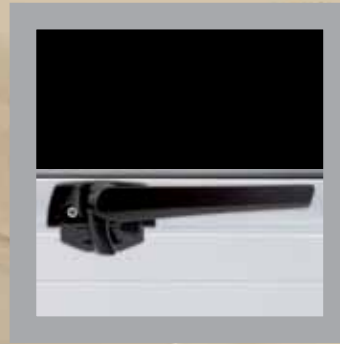

Aria Door and Window Furniture

The global leader in door opening solutions.

Aria Wedgeless Fastener

With its innovative wedgeless design, this quality window fastener from ASSA ABLOY comes in both a low and high profile design. The Aria Wedgeless Fastener is suitable for a range of applications, from the awning window in the kitchen to the window that sits behind an open sliding door.

Aria Confix Fastener

The low profile Aria Confix Fastener is designed to suit situations where a sliding door would pass in front of a window. With concealed fixing, this fastener offers a more subtle aesthetic than other window fasteners.

Aria Venting Fastener

The Aria Venting Fastener is equipped with two opposing tongues. This unique feature provides safer ventilation and greater window control, particularly advantageous in windy conditions. This fastener is wedgeless and with concealed fixings provides an unobtrusive look for your home.

Aria D Handle

The Aria D Handle offers an attractive pull option for sliding doors. With a large comfortable grip area, the Aria D Handle is ergonomically designed for use with the Optimum Sliding Door Lock. The Aria D Handle can be paired with a Palladium Xtra escutcheon featuring a convenient red indicator so you can see the lock's status at a glance.