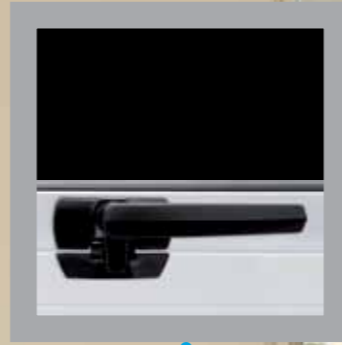

Aria Door and Window Furniture

The global leader in door opening solutions.

Aria Wedgeless Fastener

With its innovative wedgeless design, this quality window fastener from ASSA ABLOY comes in both a low and high profile design. The Aria Wedgeless Fastener is suitable for a range of applications, from the awning window in the kitchen to the window that sits behind an open sliding door.

Aria Confix Fastener

The low profile Aria Confix Fastener is designed to suit situations where a sliding door would pass in front of a window. With concealed fixing, this fastener offers a more subtle aesthetic than other window fasteners.

Aria Venting Fastener

The Aria Venting Fastener is equipped with two opposing tongues. This unique feature provides safer ventilation and greater window control, particularly advantageous in windy conditions. This fastener is wedgeless and with concealed fixings provides an unobtrusive look for your home.

Aria D Handle

The Aria D Handle offers an attractive pull option for sliding doors. With a large comfortable grip area, the Aria D Handle is ergonomically designed for use with the Optimum Sliding Door Lock. The Aria D Handle can be paired with a Palladium Xtra escutcheon featuring a convenient red indicator so you can see the lock's status at a glance.