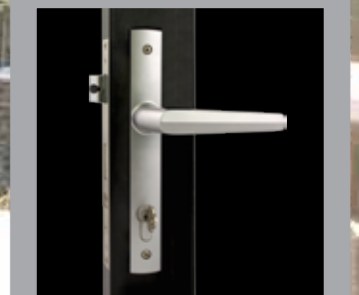

Aria for Entrance Doors

The stylish Aria lever has proven a popular choice on entrance doors. Created by our innovative team of designers, the result combines superior functionality with contemporary styling. The Aria lever features on a number of different rose and plate styles to complement your aluminium or timber joinery.