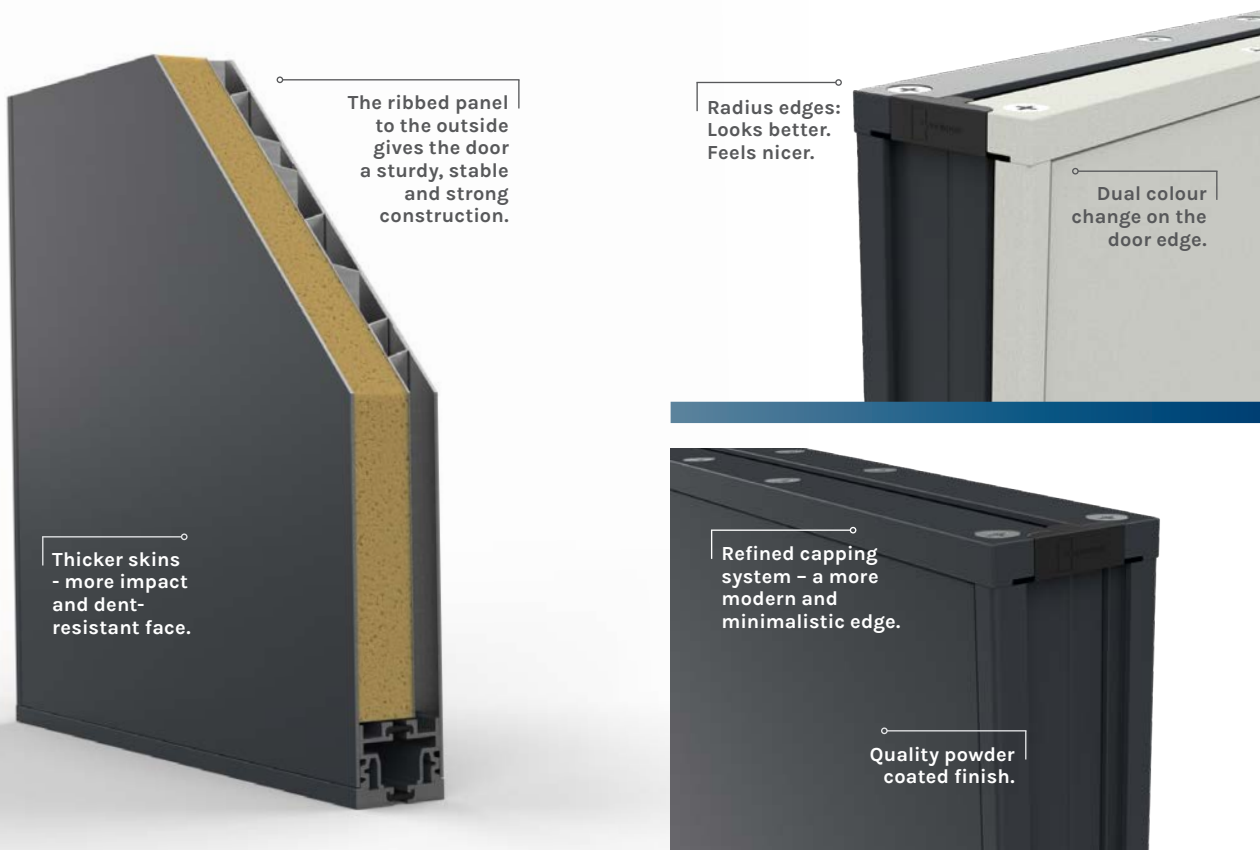

THERMTEK FL (NEW THERMTEK FLUSH DESIGN)	THERMTEK CFL (OLD THERMTEK FLUSH DESIGN)
R Rating *Door size 1980x860mm	0.56	0.28
Max size	2900 x 1300mm	2650 x 1200mm
Thickness	41mm	42mm
Thermally broken	Yes *(Subject to hardware and fittings)	No
Dual colour	Yes - colour change on door edge	Yes - colour change on door face
Stile edge radius	1.5mm	1mm
Border size	8mm top and bottom. 6mm edges	16mm
Skin thickness	1.6mm	1.2mm
Weight *Door size 1980x860mm	28kg	31kg
Flush face	Yes (No capping)	No (Has capping)
Bow test result *Door size 2400x1000mm	2mm @ 50° temperature difference	6mm @ 50° temperature difference
RPS Seal available	Yes	No