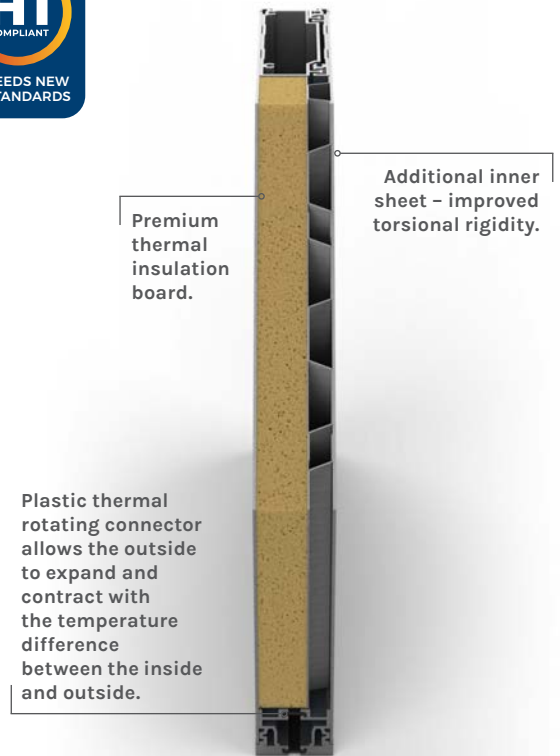

Whilst Parkwood's new flush aluminium door has a refined look and improved quality finish (new cap system), its inside construction is a whole new story.

With the changes in the building code, doors and windows will eventually require an R rating of 0.47 or 0.50 depending on the climate zone.

The New Thermtek FL door comes with an R rating of 0.56 for a door 1980 x 860mm which will exceed the new building code requirements anywhere in New Zealand.

This R rating will improve as the door gets larger. Large smooth surfaces heat up quickly, causing movement. Doors with big plastic thermal breaks will bow. Doors without thermal breaks transfer heat inside - like an unwanted heater on a hot summer day. The reverse happens in winter.

However!

With Parkwood's new Thermtek FL door, its outside face is able to withstand extreme temperatures and the accompanying movement caused when aluminium heats up. Due to the thermal construction, this movement is not passed onto the other side of the door.

	THERMTEK FL (NEW THERMTEK FLUSH DESIGN)	THERMTEK CFL (OLD THERMTEK FLUSH DESIGN)
R Rating *Door size 1980x860mm	0.56	0.28
Max size	2900 x 1300mm	2650 x 1200mm
Thickness	41mm	42mm
Thermally broken	Yes *(Subject to hardware and fittings)	No
Dual colour	Yes - colour change on door edge	Yes - colour change on door face
Stile edge radius	1.5mm	1mm
Border size	8mm top and bottom. 6mm edges	16mm
Skin thickness	1.6mm	1.2mm
Weight *Door size 1980x860mm	28kg	31kg
Flush face	Yes (No capping)	No (Has capping)
Bow test result *Door size 2400x1000mm	2mm @ 50° temperature difference	6mm @ 50° temperature difference
RPS Seal available	Yes	No