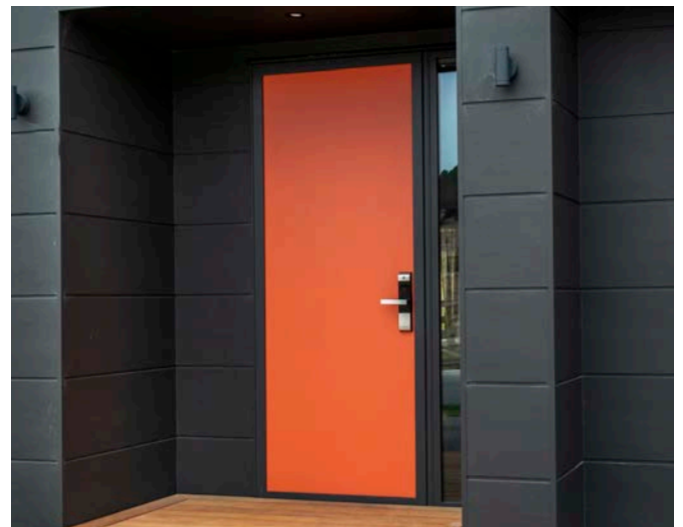

This means you can have a black aluminium door in full sun, with no resulting issues in longevity or door movement (very minimal bowing or twisting). New Zealand Patent 789854, Australian Patent 2022204602.